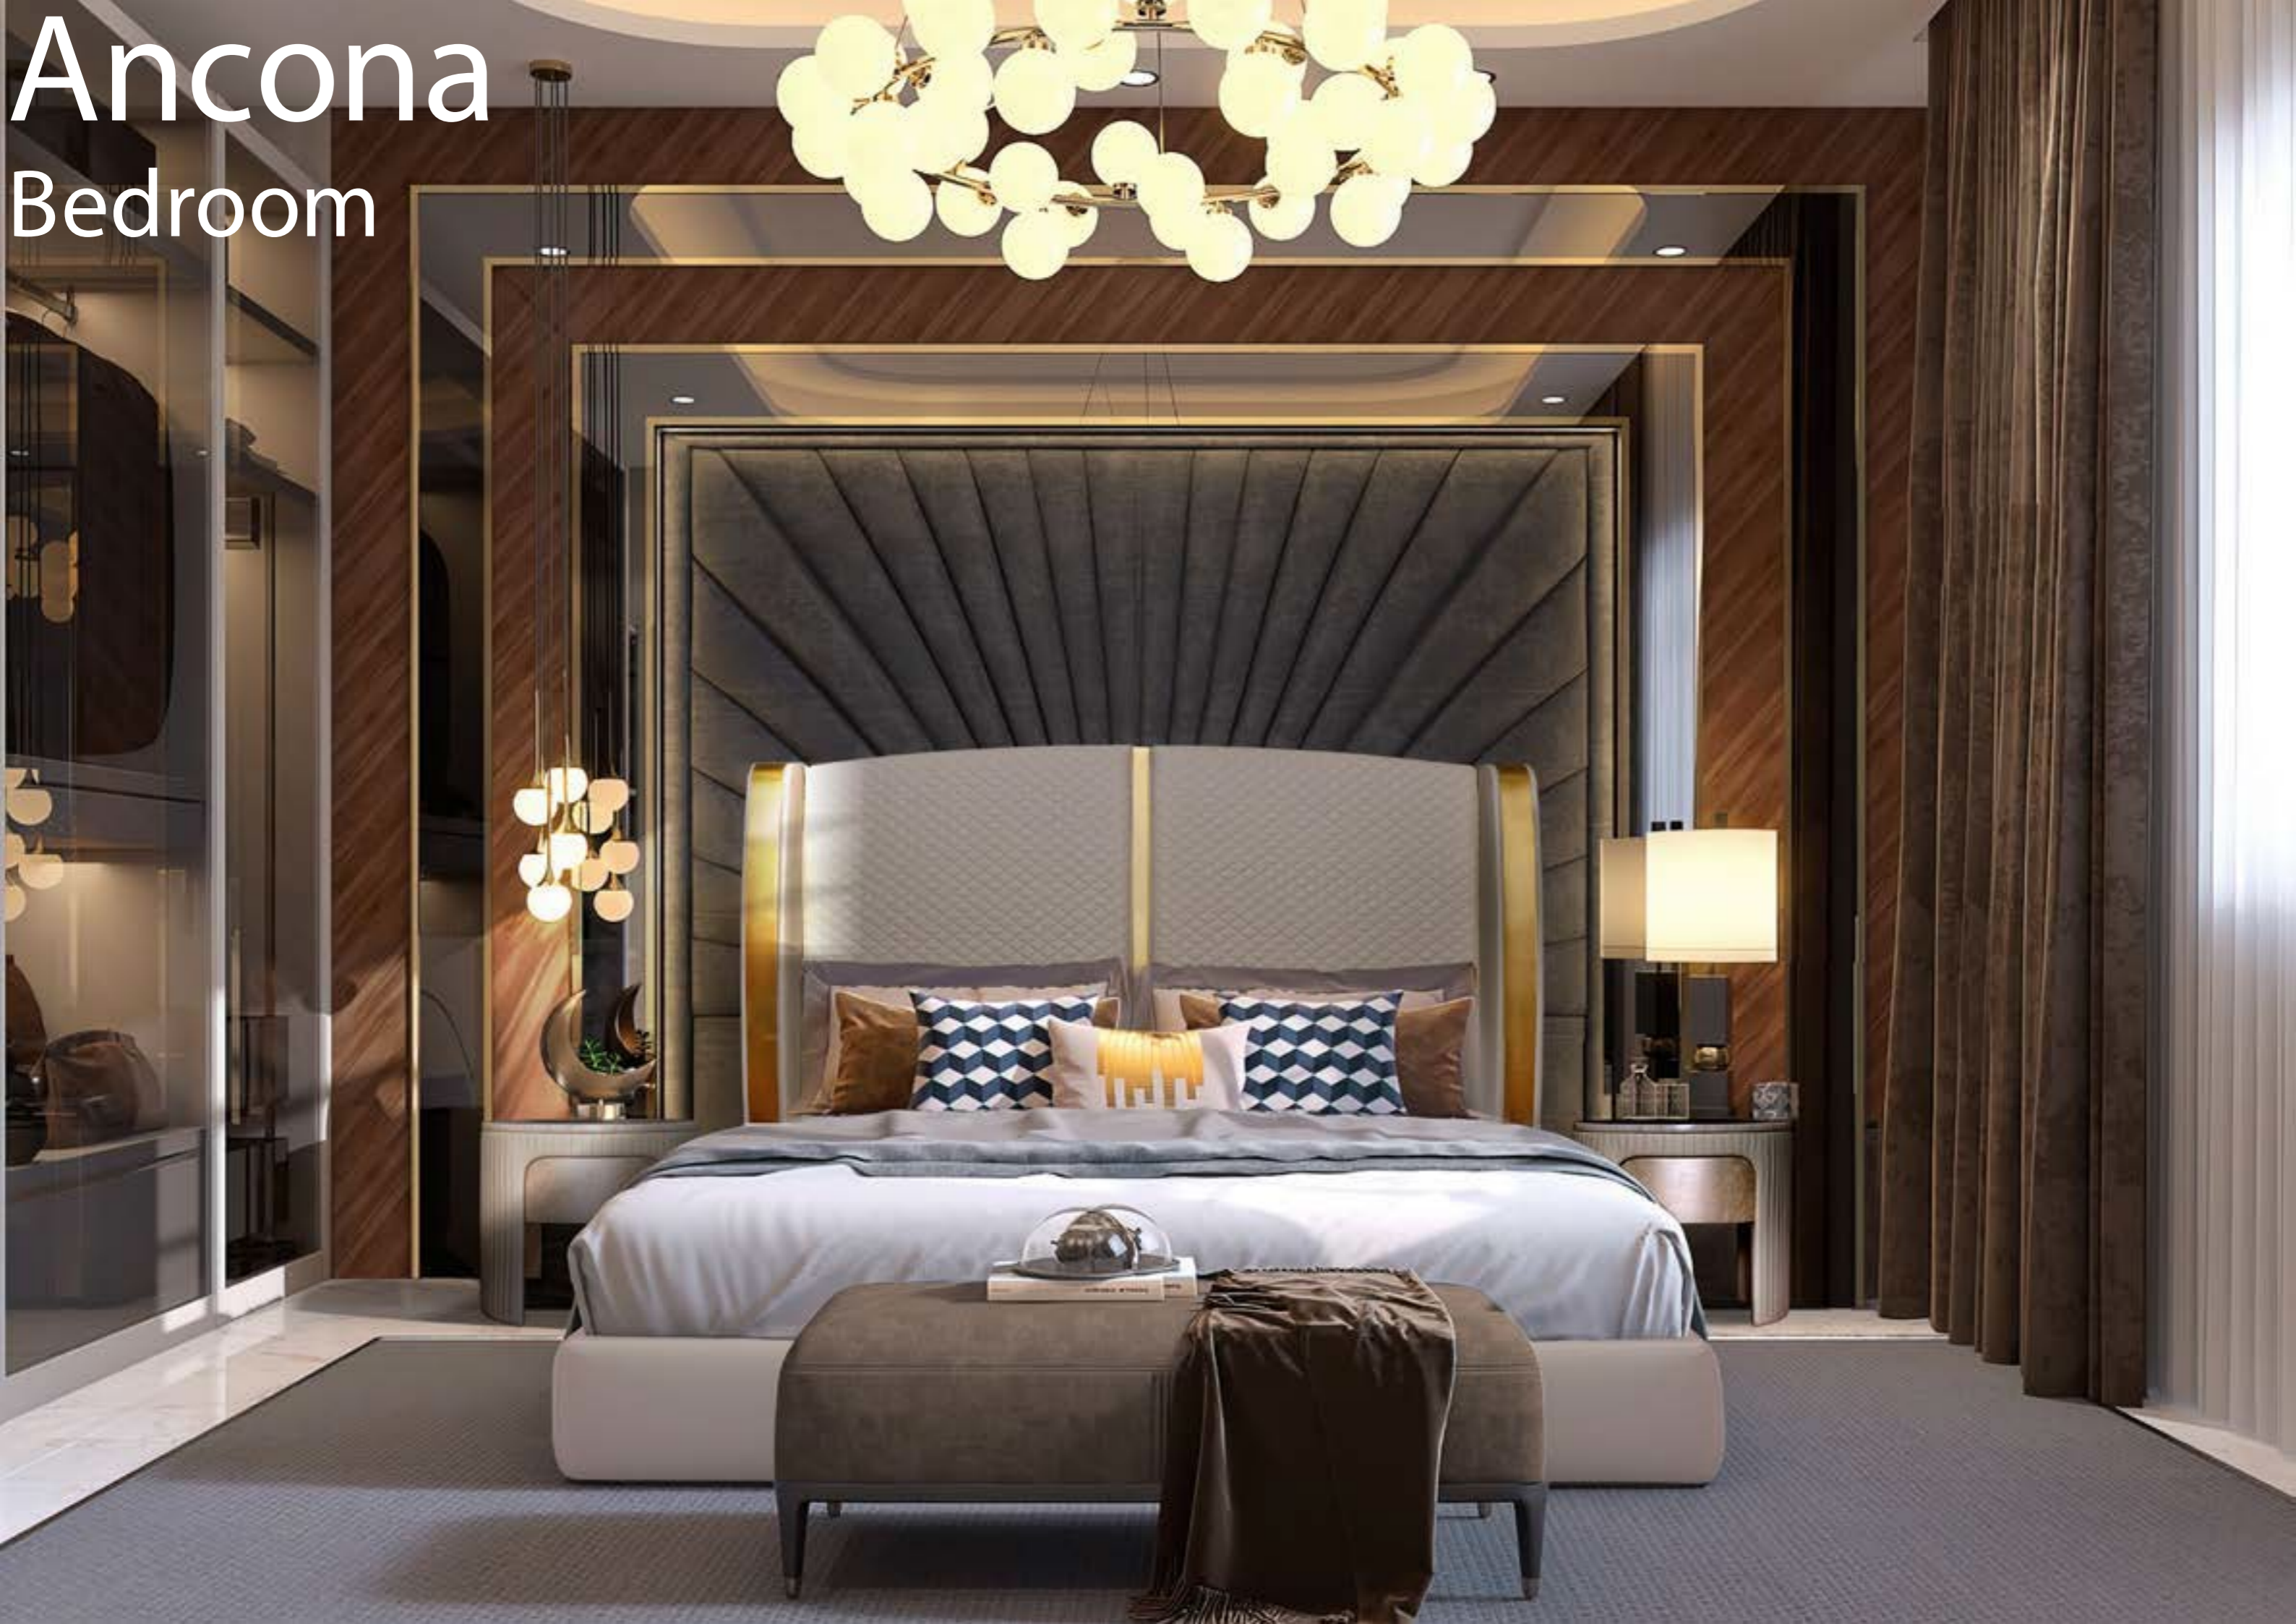

Ancona Bedroom