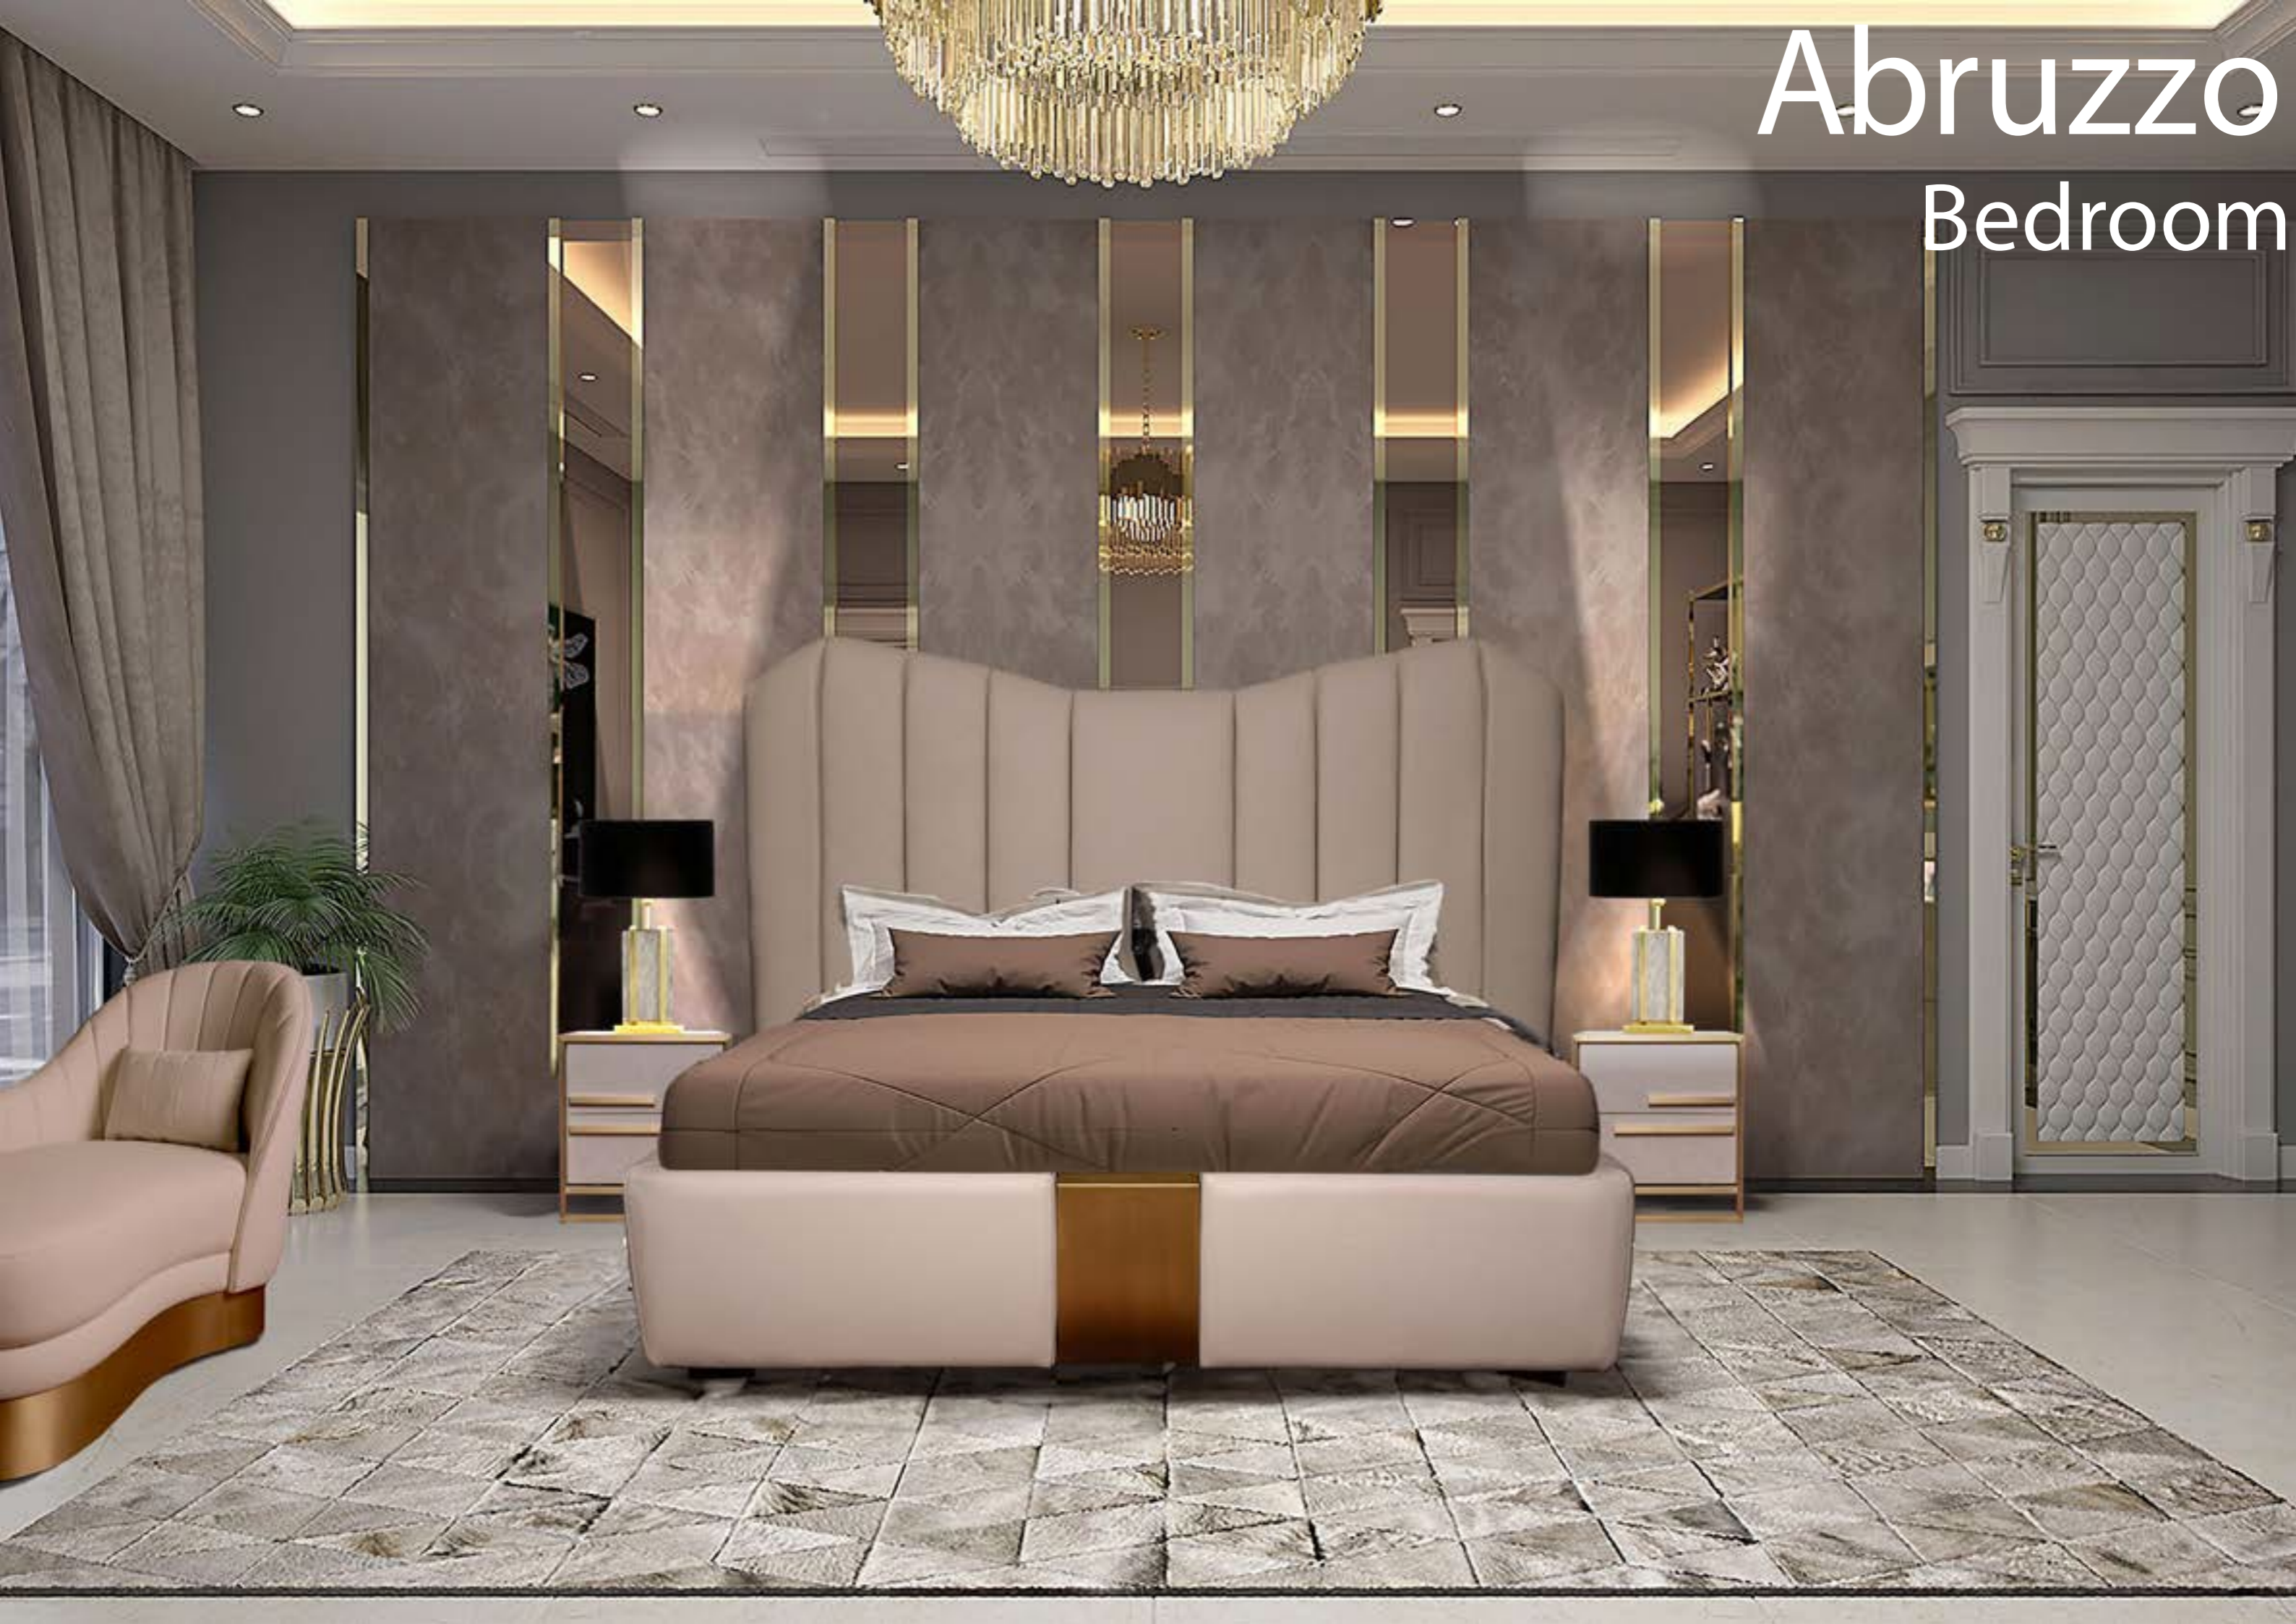

Abruzzo Bedroom